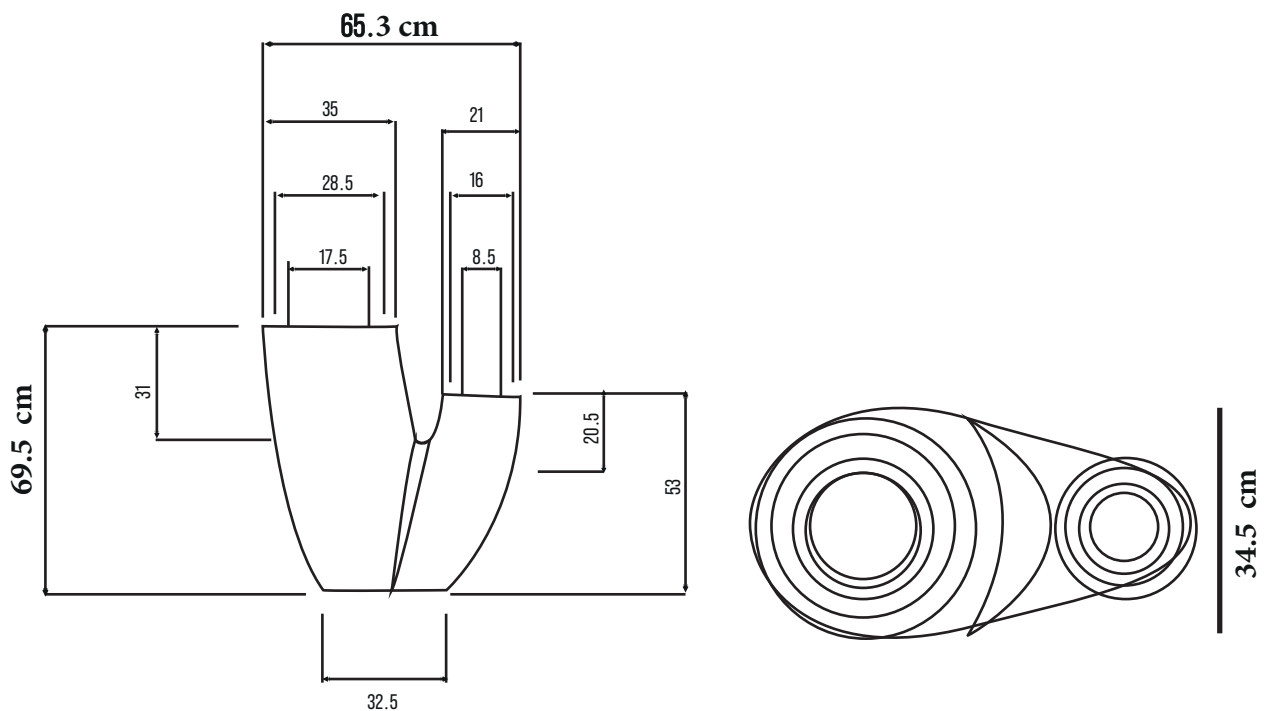

Weight: 10 Kg

www.rotolex.com

Amman-Jordan
info@rotolex.com

Finishes

BASIC Ref. 21146

White

Brown

Red